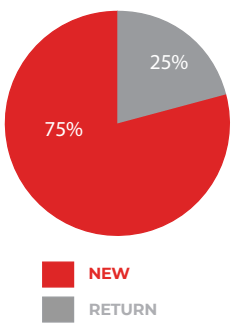

LOTLINX SHOPPERS TO DEALER WEBSITE