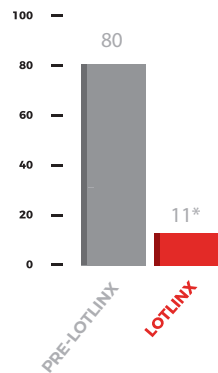

AVG DAYS ON LOT BEFORE SALE BY UNIT