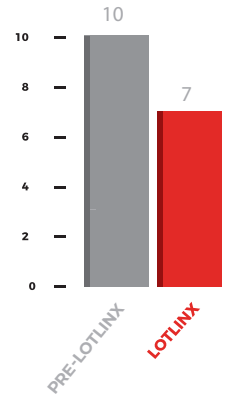

86%

FASTER TURN ON TARGET VINS

LOTLINX SHOPPERS TO DEALER WEBSITE

AVG DAYS ON LOT BEFORE SALE BY UNIT

AVG VDP VIEWS PER SOLD UNIT

"We've felt good about what our Used Car Sales Manager has been doing with LotLinX for a while now. But after seeing the results from our trial on volume CR-Vs, my GM made the easy call to add an ongoing LotLinX strategy for New inventory, too."

- DON STAMARIA
General Sales Manager

*LOTLINX TARGETED UNITS THAT HAD ALREADY BEEN ON THE LOT FOR 95 DAYS. THOSE UNITS SOLD AFTER 11 DAYS IN A LOTLINX CAMPAIGN, ON AVERAGE.

TO BROWSE MORE LOTLINX CASE STUDIES, VISIT [LOTLINX.COM/RESULTS](https://www.lotlinx.com/results)